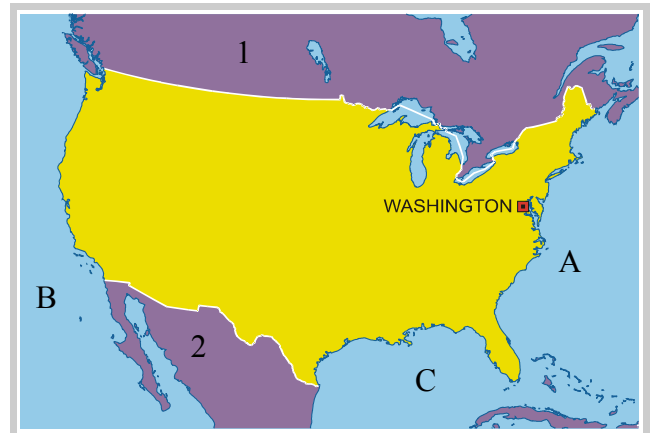

# UNITED STATES OF AMERICA

MAP

## FLAG VEXILLOLOGY

*13 red and white stripes represent the original 13 colonies; 50 stars in canton represent current 50 states;*

## EXPORTS

CONTINENT: *North America*

CAPITAL: *Washington, D.C*

BORDERING/NEIGHBORING COUNTRIES:

- 1. Canada*
- 2. Mexico*

## MAJOR SEACOASTS

- A. Atlantic Ocean*
- B. Pacific Ocean*
- C. Gulf of Mexico*